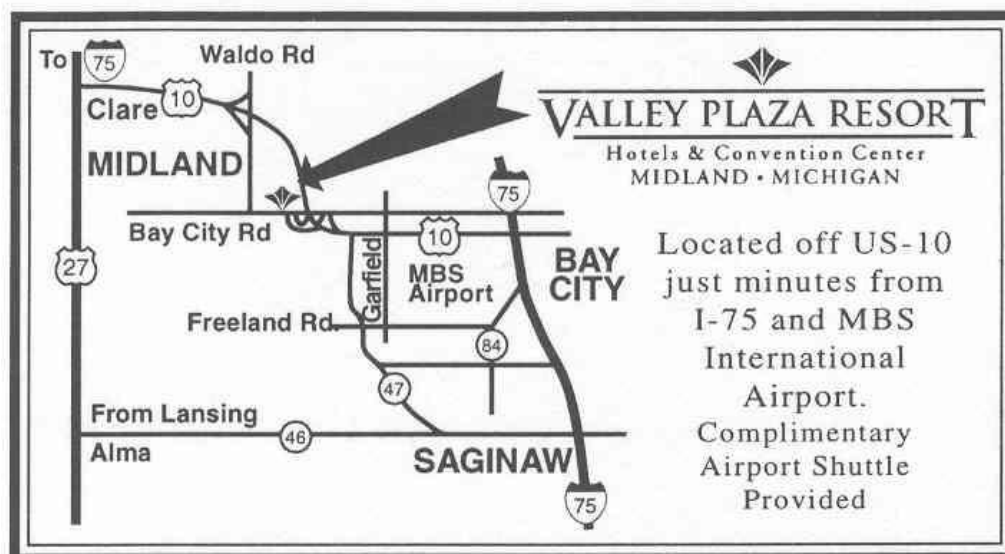

FROM GRAND RAPIDS/MUSKEGON AREA: Follow 131 North to M-46, then to M-66 North and then to M-20 East. M-20 to US-10 (Business) East. Take the Bay City Road exit and Valley Plaza Resort will be across the street at the end of the ramp.

FROM THE BATTLE CREEK/KALAMAZOO AREA: Follow 94 to 69 North/East to US-127, then north to M-20 East. M-20 to US-10 (Business) East. Follow Business 10 East. Take the Bay City Road exit and Valley Plaza Resort will be across the street at the end of the ramp.

FROM THE GAYLORD AREA: Follow I-75 South to US-127 South to US-10 East to the Bay City Road exit. Valley Plaza Resort will be across the street at the end of the ramp.

FROM THE ALPENA AREA: Follow US-23 South to I-75 South to 162B Exit (US-10 West), go twelve (12) miles to Bay City Road exit. Turn left on Bay City Road. Go over the overpass. Valley Plaza Resort is on your right.

FROM THE TRAVERSE CITY AREA: Follow M-37 South to M-115 South/East to US-10 South/East, to Midland's Bay City Road exit. Take the Bay City Road exit and Valley Plaza Resort will be across the street at the end of the ramp.

FROM THE UPPER PENNINSULA: Follow I-75 South to US-127 South, then to US-10 South/East (to Clare), follow US-10 to Midland's Bay City Road exit. Take the Bay City Road exit and Valley Plaza Resort will be across the street at the end of the ramp.

For help with directions and reservations please call 1-800-825-2700 or 1-800-871-3710